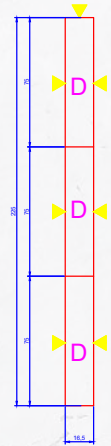

# MARBLE SOURCING & PROJECTS

MATERIAL PROFILE:  
**Silver Travertine**  
Filled - Honed

—  
Shower  
tray

NOTE:

FISSAGGIO A COLLA 7MM

DETTAGLIO 1

SLABS  
1-2-3

SLABS  
7-8-9

SLABS  
4-5-6

SLABS  
10-11-12

SLABS  
13-14-15

SLAB 19

SLABS  
16-17-18

SFRIDI

Shower  
Executive  
drawings

*Before*