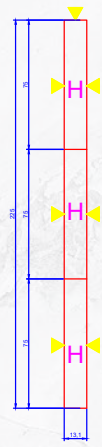

# MARBLE SOURCING & PROJECTS

MATERIAL PROFILE:  
**Silver Travertine**  
Filled - Honed

—  
Shower  
tray

NOTE:

FISSAGGIO A COLLA 7MM

DETTAGLIO 1

SLABS  
1-2-3

SLABS  
7-8-9

SLABS  
4-5-6

SLABS  
10-11-12

SLABS  
13-14-15

SLAB 19

SLABS  
16-17-18

SFRIDI

Shower  
Executive  
drawings

*Before*