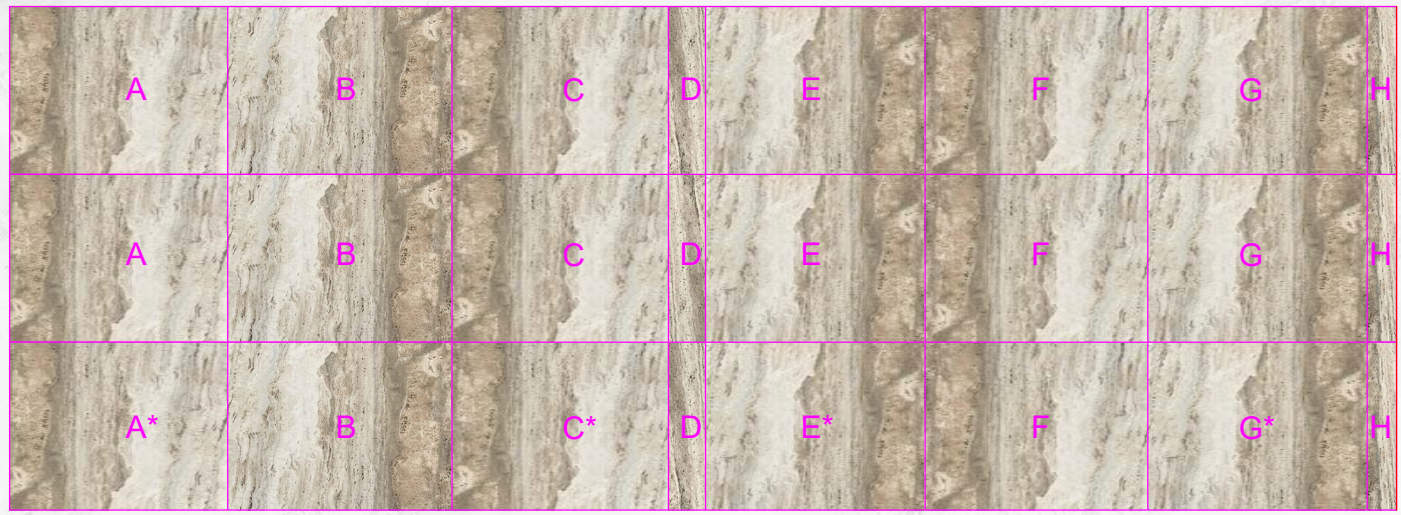

# MARBLE SOURCING & PROJECTS

MATERIAL PROFILE:  
**Silver Travertine**  
Filled - Honed

—  
Shower  
tray

NOTE:

FISSAGGIO A COLLA 7MM

DETTAGLIO 1

SLABS  
1-2-3

SLABS  
7-8-9

SLABS  
4-5-6

SLABS  
10-11-12

SLABS  
13-14-15

SLAB 19

SLABS  
16-17-18

SFRIDI

Shower  
Executive  
drawings

*Before*