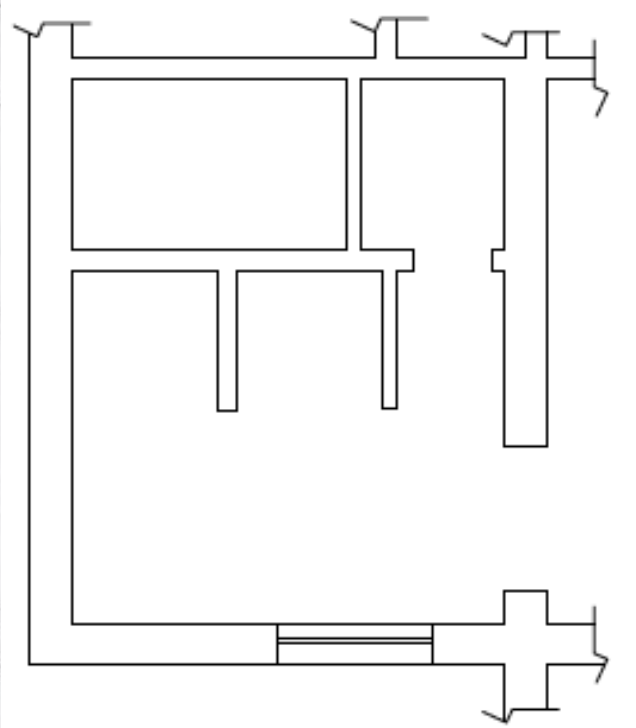

# MARBLE SOURCING & PROJECTS

MATERIAL PROFILE:  
**Silver Travertine**  
Filled - Honed

—  
Shower  
tray

NOTE:

FISSAGGIO A COLLA 7MM

DETTAGLIO 1

SLABS  
1-2-3

SLABS  
7-8-9

SLABS  
4-5-6

SLABS  
10-11-12

SLABS  
13-14-15

SLAB 19

SLABS  
16-17-18

SFRIDI

Shower  
Executive  
drawings

*Before*